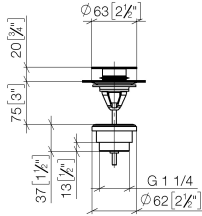

Basin Waste with push fastening 1 1/4" - Champagne (22kt Gold)

IMO

10 125 970

Fits: IMO, LULU, MADISON, MEM, TARA,
CL.1, LISSÉ, VAIA, META, CYO

	Champagne (22kt Gold)	10 125 970-47
	Chrome	10 125 970-00
	Brushed Platinum	10 125 970-06
	Platinum	10 125 970-08
	Durabrand (23kt Gold)	10 125 970-09
	Dark Chrome	10 125 970-19
	Light Gold	10 125 970-26
	Brushed Light Gold	10 125 970-27
	Brushed Durabrand (23kt Gold)	10 125 970-28
	Matte Black	10 125 970-33
	Platinum / Brushed Platinum	10 125 970-36
	Durabrand / Brushed Durabrand (23kt Gold)	10 125 970-38
	Brushed Bronze	10 125 970-42
	Brushed Champagne (22kt Gold)	10 125 970-46
	Brushed Chrome	10 125 970-93
	Brushed Dark Platinum	10 125 970-99

Basin Waste with push fastening 1 1/4" - Champagne (22kt Gold)

IMO

10 125 970

Only suitable for basins with an overflow.

10 125 970

mm [inches]

10 125 970

Parts for other finishes can be found here: [Chrome](#)

Spare parts list

No.	Item Number	Name	Quantity used	Delivery time
1	04 31 20 096 00-47	plug	1	-
Spare part can no longer be ordered, please order the replacement item				
2	09 30 30 179 90	screw	1	2
3	09 11 01 038-47	cup	1	60
4	09 14 05 061 90	seal	1	2
5	09 14 03 153 90	seal	1	2
6	09 11 10 156-47	connection	1	60