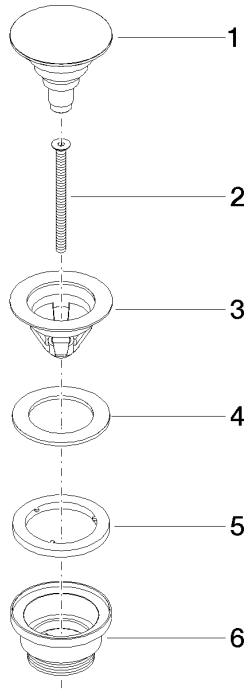

Basin Waste with push fastening 1 1/4" - Champagne (22kt Gold)

IMO

10 125 970

Fits: IMO, LULU, MADISON, MEM, TARA,
CL.1, LISSÉ, VAIA, META, CYO

	Champagne (22kt Gold)	10 125 970-47
	Chrome	10 125 970-00
	Brushed Platinum	10 125 970-06
	Platinum	10 125 970-08
	Durabrand (23kt Gold)	10 125 970-09
	Dark Chrome	10 125 970-19
	Light Gold	10 125 970-26
	Brushed Light Gold	10 125 970-27
	Brushed Durabrand (23kt Gold)	10 125 970-28
	Matte Black	10 125 970-33
	Platinum / Brushed Platinum	10 125 970-36
	Durabrand / Brushed Durabrand (23kt Gold)	10 125 970-38
	Brushed Bronze	10 125 970-42
	Brushed Champagne (22kt Gold)	10 125 970-46
	Brushed Chrome	10 125 970-93
	Brushed Dark Platinum	10 125 970-99

Basin Waste with push fastening 1 1/4" - Champagne (22kt Gold)

IMO

10 125 970

Only suitable for basins with an overflow.

10 125 970

mm [inches]

10 125 970

Parts for other finishes can be found here: [Chrome](#)

Spare parts list

No.	Item Number	Name	Quantity used	Delivery time
1	04 31 20 096 00-47	plug	1	-
Spare part can no longer be ordered, please order the replacement item				
2	09 30 30 179 90	screw	1	2
3	09 11 01 038-47	cup	1	60
4	09 14 05 061 90	seal	1	2
5	09 14 03 153 90	seal	1	2
6	09 11 10 156-47	connection	1	60